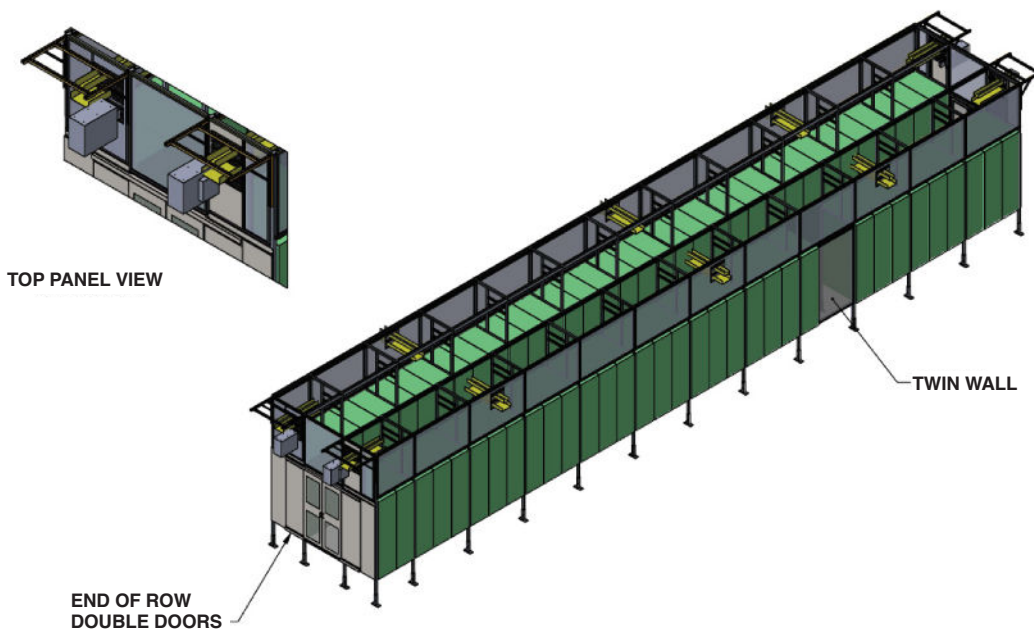

With SWDP's modular approach, we factory pre-fabricate the entire structure, containment and pathways to assemble on-site. This modular approach allows for a tremendous labor cost savings over the traditional methods.

We can custom design solutions to fit any site situation and of course, not only do you get the best possible solution, you get it fast and without the "premium" costs.

Features

- Integrated Hot or Cold Aisle Containment systems
- Self-supporting structures tie only into the floor with no roof load
- Typical 75% cost savings over traditional systems
- Typical ROI of 12 months or less vs. traditional methods
- Completely scalable and changeable in-center to meet any expansion or demand
- Replicable designs can be implemented across multiple facilities
- Accommodates "Rack & Roll" cabinet implementation process
- Hot aisle to plenum lightweight cabinet supported vertical panels speed installation
- Rapid manufacturing times insure availability that fits your needs

ADVANCED AISLE™ Pathway Support Structures

POD Structures

ADVANCED AISLE™ Pathway Support Structures

POD Structures

ADVANCED AISLE™ Pathway Support Structures

Fan Wall Return Plenums

ADVANCED AISLE™ Pathway Support Structures