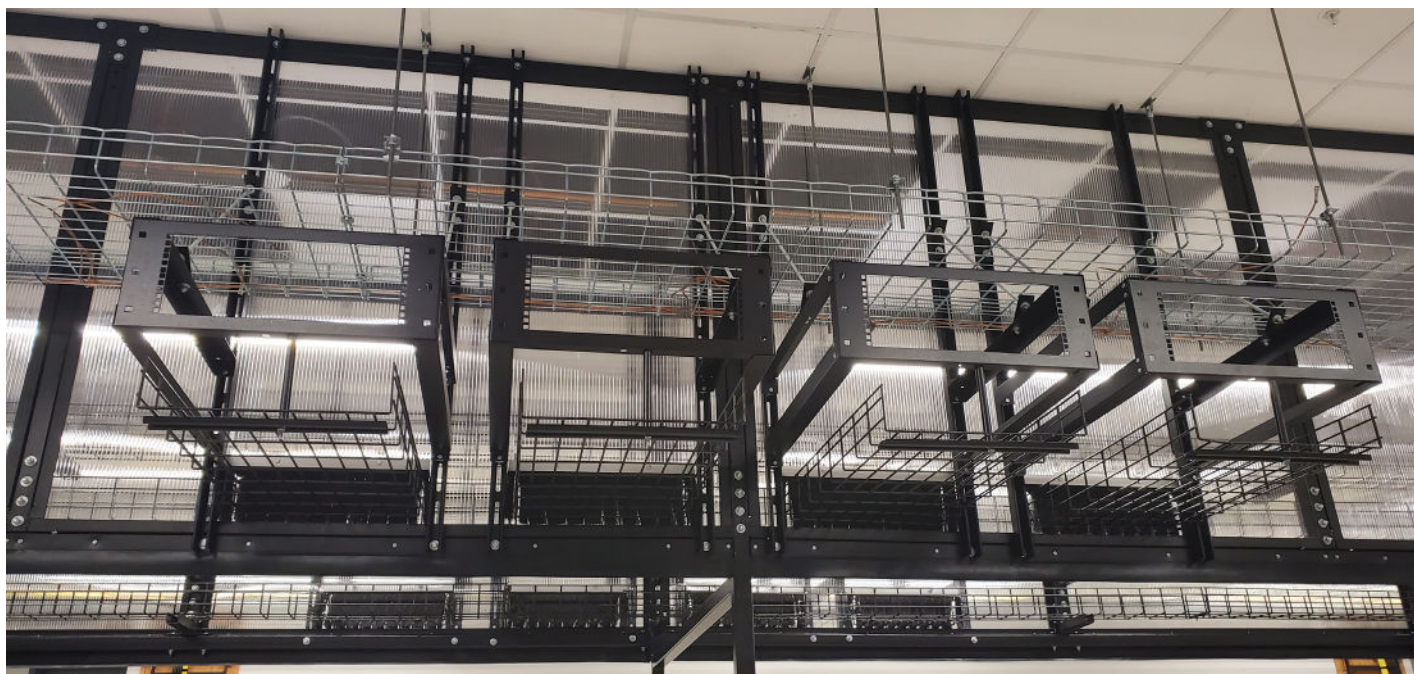

We can custom design solutions to fit any site situation and of course, not only do you get the best possible solution, you get it fast and without the "premium" costs.

Features

- Integrated Hot or Cold Aisle Containment systems
- Self-supporting structures tie only into the floor with no roof load
- Typical 75% cost savings over traditional systems
- Typical ROI of 12 months or less vs. traditional methods
- Completely scalable and changeable in-center to meet any expansion or demand
- Replicable designs can be implemented across multiple facilities
- Accommodates "Rack & Roll" cabinet implementation process
- Hot aisle to plenum lightweight cabinet supported vertical panels speed installation
- Rapid manufacturing times insure availability that fits your needs

ADVANCED AISLE™ Pathway Support Structures

POD Structures

ADVANCED AISLE™ Pathway Support Structures

POD Structures

ADVANCED AISLE™ Pathway Support Structures

Fan Wall Return Plenums

ADVANCED AISLE™ Pathway Support Structures

Fan Wall Return Plenums

ADVANCED AISLE™ Pathway Support Structures

Fan Wall Return Plenums

ADVANCED AISLE™ Pathway Support Structures

Installed Pathway Support Structures

ADVANCED AISLE™ Pathway Support Structures

Installed Pathway Support Structures