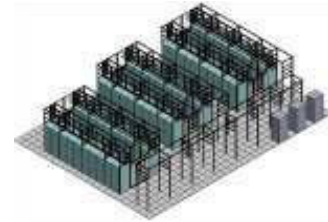

ADVANCED AISLE™ Pathway Support Structures

Agile and Scalable Data Center Structures

ADVANCED AISLE™ Pathway Support Structures

The demand for rapidly scalable Data Center infrastructures has now been addressed using SWDP's scalable, rapid deployable, budget friendly Support Structure System.

SWDP's ADVANCE AISLE™ Support Structure System provides the most cost effective, easy to implement and site friendly total approach to the traditional "cabinet-containment-pathway" step-by-step implementation by using a modular, expandable, self-supporting support structure system.

With SWDP's modular approach, we factory pre-fabricate the entire structure, containment and pathways to assemble on-site. This modular approach allows for a tremendous labor cost savings over the traditional methods.

We can custom design solutions to fit any site situation and of course, not only do you get the best possible solution, you get it fast and without the "premium" costs.

Features

- Integrated Hot or Cold Aisle Containment systems
- Self-supporting structures tie only into the floor with no roof load
- Typical 75% cost savings over traditional systems
- Typical ROI of 12 months or less vs. traditional methods
- Completely scalable and changeable in-center to meet any expansion or demand
- Replicable designs can be implemented across multiple facilities
- Accommodates "Rack & Roll" cabinet implementation process
- Hot aisle to plenum lightweight cabinet supported vertical panels speed installation
- Rapid manufacturing times insure availability that fits your needs