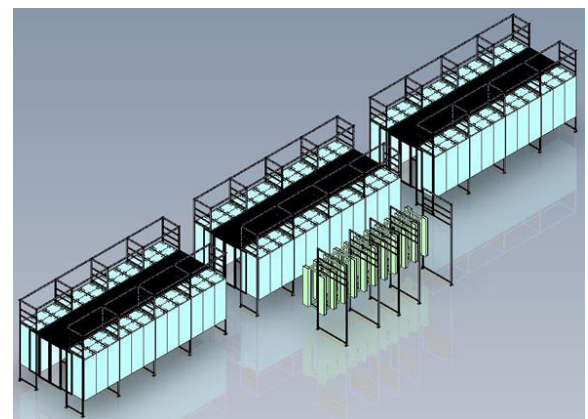

ADVANCED AISLE™ Pathway Support Structures

Agile and Scalable Data Center Structures

ADVANCED AISLE™ Pathway Support Structures

The demand for rapidly scalable Data Center infrastructures has now been addressed using SWDP's scalable, rapid deployable, budget friendly Support Structure System.

SWDP's ADVANCE AISLE™ Support Structure System provides the most cost effective, easy to implement and site friendly total approach to the traditional "cabinet-containment-pathway" step-by-step implementation by using a modular, expandable, self-supporting support structure system.

With SWDP's modular approach, we factory pre-fabricate the entire structure, containment and pathways to assemble on-site. This modular approach allows for a tremendous labor cost savings over the traditional methods.

We can custom design solutions to fit any site situation and of course, not only do you get the best possible solution, you get it fast and without the "premium" costs.

Features

- Integrated Hot or Cold Aisle Containment systems
- Self-supporting structures tie only into the floor with no roof load
- Typical 75% cost savings over traditional systems
- Typical ROI of 12 months or less vs. traditional methods
- Completely scalable and changeable in-center to meet any expansion or demand
- Replicable designs can be implemented across multiple facilities
- Accommodates "Rack & Roll" cabinet implementation process
- Hot aisle to plenum lightweight cabinet supported vertical panels speed installation
- Rapid manufacturing times insure availability that fits your needs