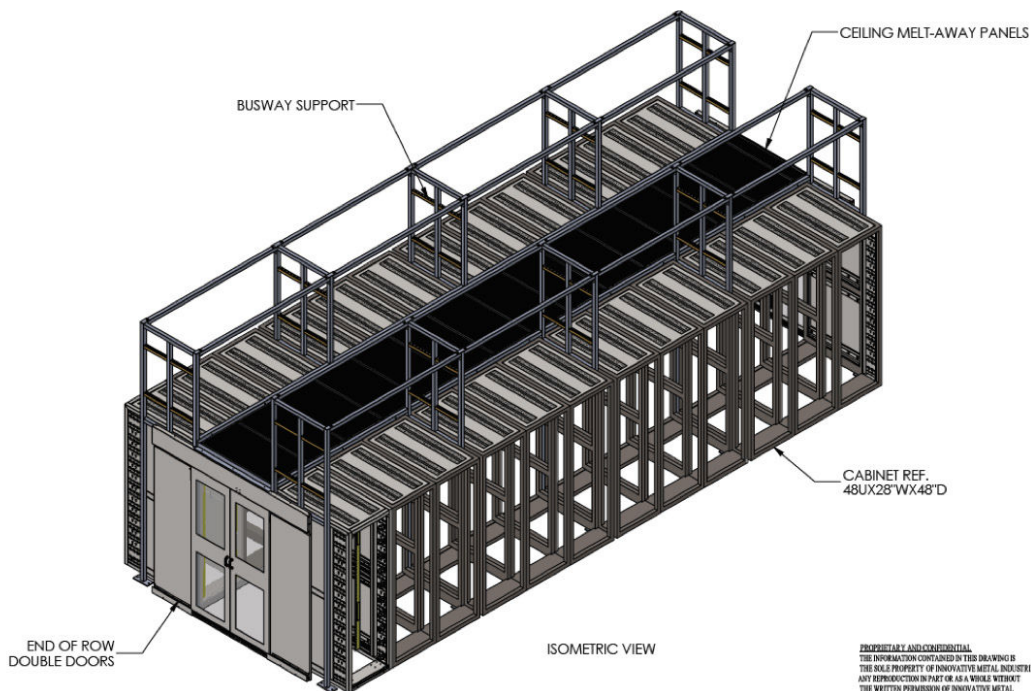

With SWDP's modular approach, we factory pre-fabricate the entire structure, containment and pathways to assemble on-site. This modular approach allows for a tremendous labor cost savings over the traditional methods.

We can custom design solutions to fit any site situation and of course, not only do you get the best possible solution, you get it fast and without the "premium" costs.

Features

- Integrated Hot or Cold Aisle Containment systems
- Self-supporting structures tie only into the floor with no roof load
- Typical 75% cost savings over traditional systems
- Typical ROI of 12 months or less vs. traditional methods
- Completely scalable and changeable in-center to meet any expansion or demand
- Replicable designs can be implemented across multiple facilities
- Accommodates "Rack & Roll" cabinet implementation process
- Hot aisle to plenum lightweight cabinet supported vertical panels speed installation
- Rapid manufacturing times insure availability that fits your needs

ADVANCED AISLE™ Pathway Support Structures

POD Structures

ADVANCED AISLE™ Pathway Support Structures

POD Structures

ADVANCED AISLE™ Pathway Support Structures

Fan Wall Return Plenums

ADVANCED AISLE™ Pathway Support Structures

Fan Wall Return Plenums

ADVANCED AISLE™ Pathway Support Structures

Fan Wall Return Plenums

ADVANCED AISLE™ Pathway Support Structures

Installed Pathway Support Structures

ADVANCED AISLE™ Pathway Support Structures