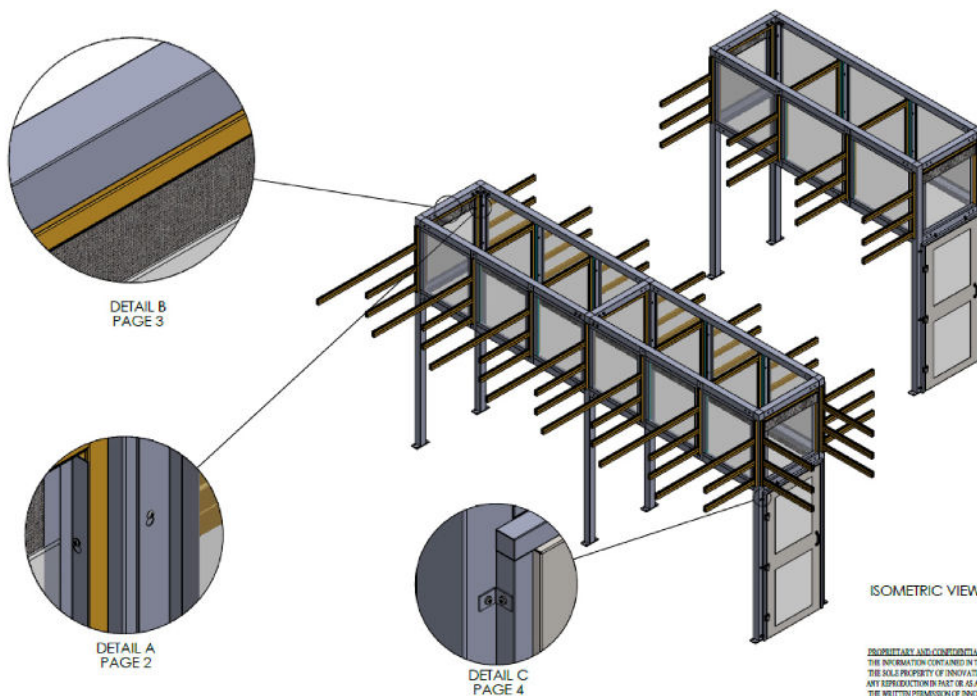

With SWDP's modular approach, we factory pre-fabricate the entire structure, containment and pathways to assemble on-site. This modular approach allows for a tremendous labor cost savings over the traditional methods.

We can custom design solutions to fit any site situation and of course, not only do you get the best possible solution, you get it fast and without the "premium" costs.

Features

- Integrated Hot or Cold Aisle Containment systems
- Self-supporting structures tie only into the floor with no roof load
- Typical 75% cost savings over traditional systems
- Typical ROI of 12 months or less vs. traditional methods
- Completely scalable and changeable in-center to meet any expansion or demand
- Replicable designs can be implemented across multiple facilities
- Accommodates "Rack & Roll" cabinet implementation process
- Hot aisle to plenum lightweight cabinet supported vertical panels speed installation
- Rapid manufacturing times insure availability that fits your needs

ADVANCED AISLE™ Pathway Support Structures

POD Structures

ADVANCED AISLE™ Pathway Support Structures

POD Structures

ADVANCED AISLE™ Pathway Support Structures

Fan Wall Return Plenums

ADVANCED AISLE™ Pathway Support Structures