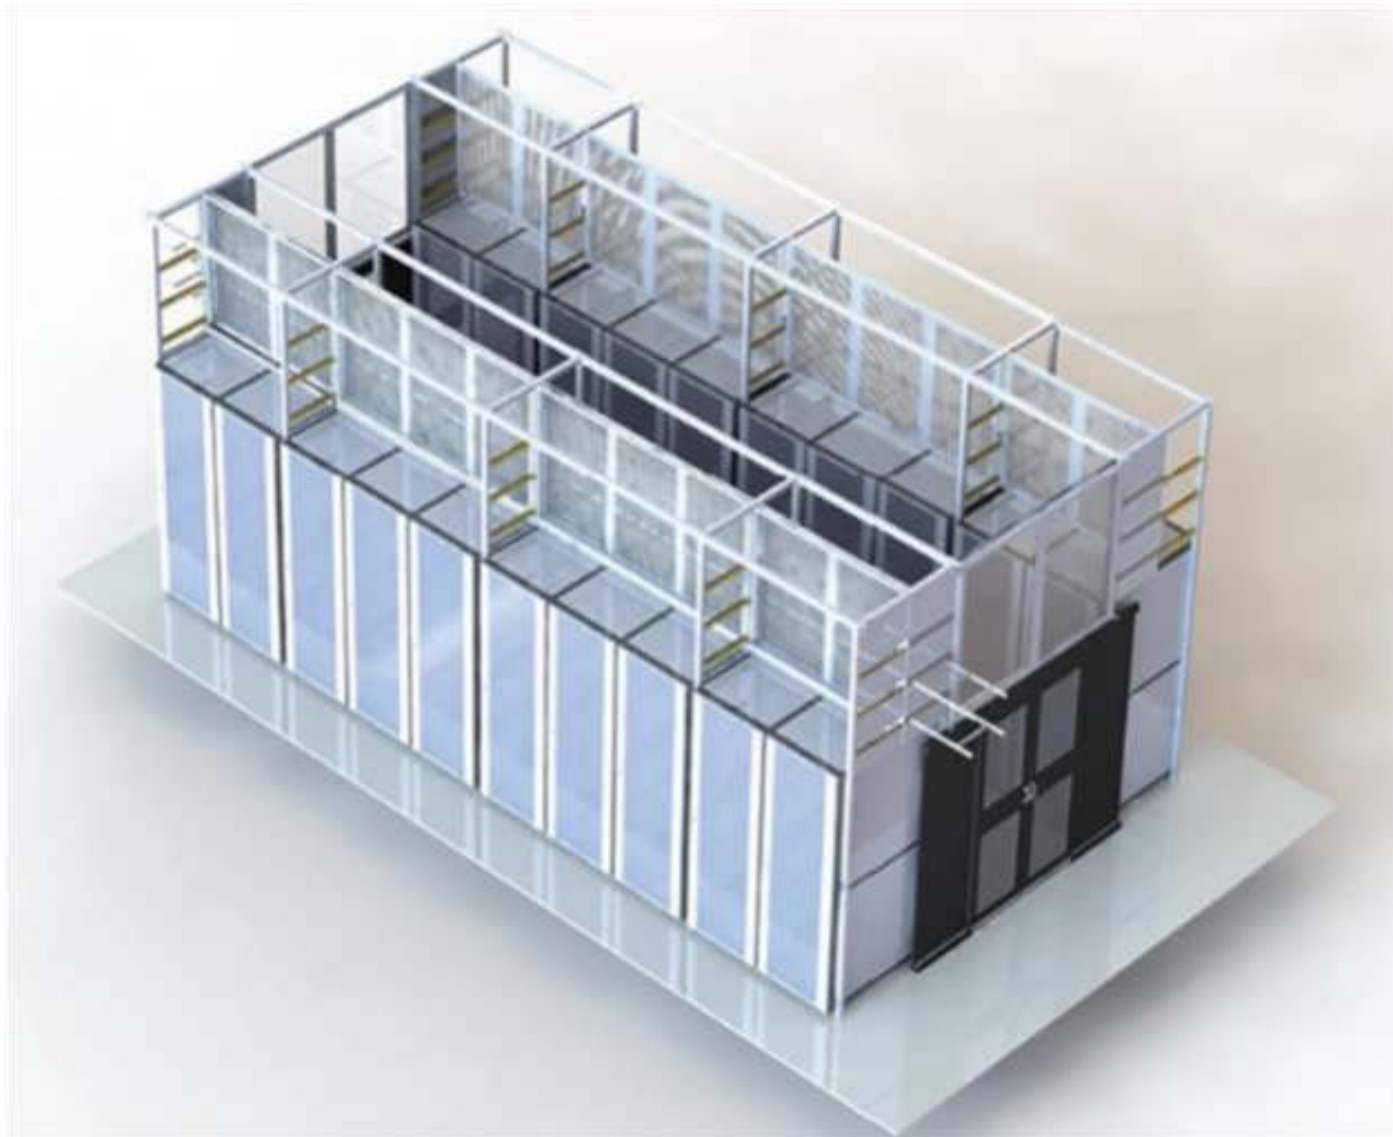

ADVANCED AISLE™ Pathway Support Structures

Agile and Scalable Data Center Structures

ADVANCED AISLE™ Pathway Support Structures

The demand for rapidly scalable Data Center infrastructures has now been addressed using SWDP's scalable, rapid deployable, budget friendly Support Structure System.

SWDP's ADVANCE AISLE™ Support Structure System provides the most cost effective, easy to implement and site friendly total approach to the traditional "cabinet-containment-pathway" step-by-step implementation by using a modular, expandable, self-supporting support structure system.

With SWDP's modular approach, we factory pre-fabricate the entire structure, containment and pathways to assemble on-site. This modular approach allows for a tremendous labor cost savings over the traditional methods.

We can custom design solutions to fit any site situation and of course, not only do you get the best possible solution, you get it fast and without the "premium" costs.

Features

- Integrated Hot or Cold Aisle Containment systems
- Self-supporting structures tie only into the floor with no roof load
- Typical 75% cost savings over traditional systems
- Typical ROI of 12 months or less vs. traditional methods
- Completely scalable and changeable in-center to meet any expansion or demand
- Replicable designs can be implemented across multiple facilities
- Accommodates "Rack & Roll" cabinet implementation process
- Hot aisle to plenum lightweight cabinet supported vertical panels speed installation
- Rapid manufacturing times insure availability that fits your needs