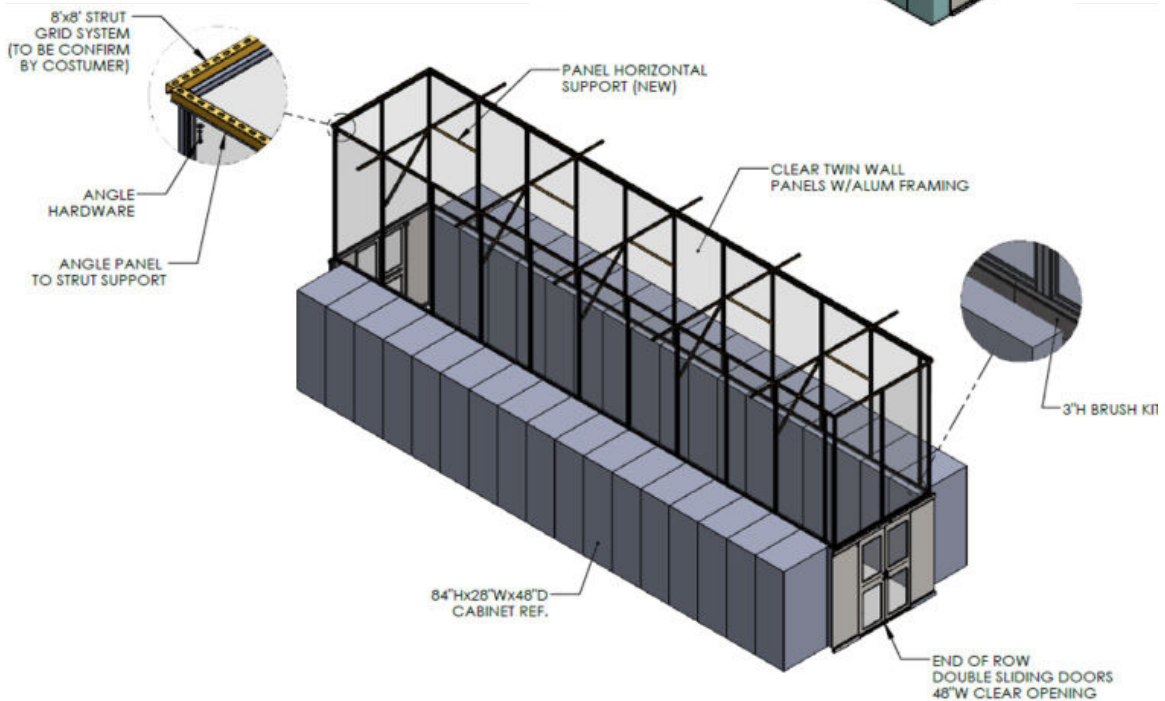

We can custom design solutions to fit any site situation and of course, not only do you get the best possible solution, you get it fast and without the "premium" costs.

Features

- Integrated Hot or Cold Aisle Containment systems
- Self-supporting structures tie only into the floor with no roof load
- Typical 75% cost savings over traditional systems
- Typical ROI of 12 months or less vs. traditional methods
- Completely scalable and changeable in-center to meet any expansion or demand
- Replicable designs can be implemented across multiple facilities
- Accommodates "Rack & Roll" cabinet implementation process
- Hot aisle to plenum lightweight cabinet supported vertical panels speed installation
- Rapid manufacturing times insure availability that fits your needs

ADVANCED AISLE™ Pathway Support Structures

POD Structures

ADVANCED AISLE™ Pathway Support Structures

POD Structures

ADVANCED AISLE™ Pathway Support Structures

Fan Wall Return Plenums

ADVANCED AISLE™ Pathway Support Structures

Fan Wall Return Plenums

ADVANCED AISLE™ Pathway Support Structures

Fan Wall Return Plenums

ADVANCED AISLE™ Pathway Support Structures

Installed Pathway Support Structures

ADVANCED AISLE™ Pathway Support Structures

Installed Pathway Support Structures