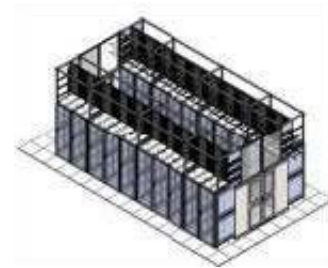

ADVANCED AISLE™ Pathway Support Structures

Agile and Scalable Data Center Structures

ADVANCED AISLE™ Pathway Support Structures

The demand for rapidly scalable Data Center infrastructures has now been addressed using SWDP's scalable, rapid deployable, budget friendly Support Structure System.

SWDP's ADVANCE AISLE™ Support Structure System provides the most cost effective, easy to implement and site friendly total approach to the traditional "cabinet-containment-pathway" step-by-step implementation by using a modular, expandable, self-supporting support structure system.

With SWDP's modular approach, we factory pre-fabricate the entire structure, containment and pathways to assemble on-site. This modular approach allows for a tremendous labor cost savings over the traditional methods.

We can custom design solutions to fit any site situation and of course, not only do you get the best possible solution, you get it fast and without the "premium" costs.

Features

- Integrated Hot or Cold Aisle Containment systems
- Self-supporting structures tie only into the floor with no roof load
- Typical 75% cost savings over traditional systems
- Typical ROI of 12 months or less vs. traditional methods
- Completely scalable and changeable in-center to meet any expansion or demand
- Replicable designs can be implemented across multiple facilities
- Accommodates "Rack & Roll" cabinet implementation process
- Hot aisle to plenum lightweight cabinet supported vertical panels speed installation
- Rapid manufacturing times insure availability that fits your needs