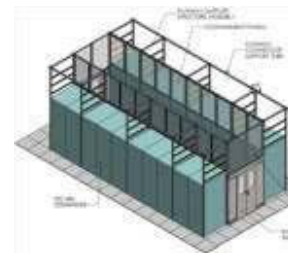

ADVANCED AISLE™ Pathway Support Structures

Agile and Scalable Data Center Structures

ADVANCED AISLE™ Pathway Support Structures

The demand for rapidly scalable Data Center infrastructures has now been addressed using SWDP's scalable, rapid deployable, budget friendly Support Structure System.

SWDP's ADVANCE AISLE™ Support Structure System provides the most cost effective, easy to implement and site friendly total approach to the traditional "cabinet-containment-pathway" step-by-step implementation by using a modular, expandable, self-supporting support structure system.

With SWDP's modular approach, we factory pre-fabricate the entire structure, containment and pathways to assemble on-site. This modular approach allows for a tremendous labor cost savings over the traditional methods.

We can custom design solutions to fit any site situation and of course, not only do you get the best possible solution, you get it fast and without the "premium" costs.

Features

- Integrated Hot or Cold Aisle Containment systems
- Self-supporting structures tie only into the floor with no roof load
- Typical 75% cost savings over traditional systems
- Typical ROI of 12 months or less vs. traditional methods
- Completely scalable and changeable in-center to meet any expansion or demand
- Replicable designs can be implemented across multiple facilities
- Accommodates "Rack & Roll" cabinet implementation process
- Hot aisle to plenum lightweight cabinet supported vertical panels speed installation
- Rapid manufacturing times insure availability that fits your needs