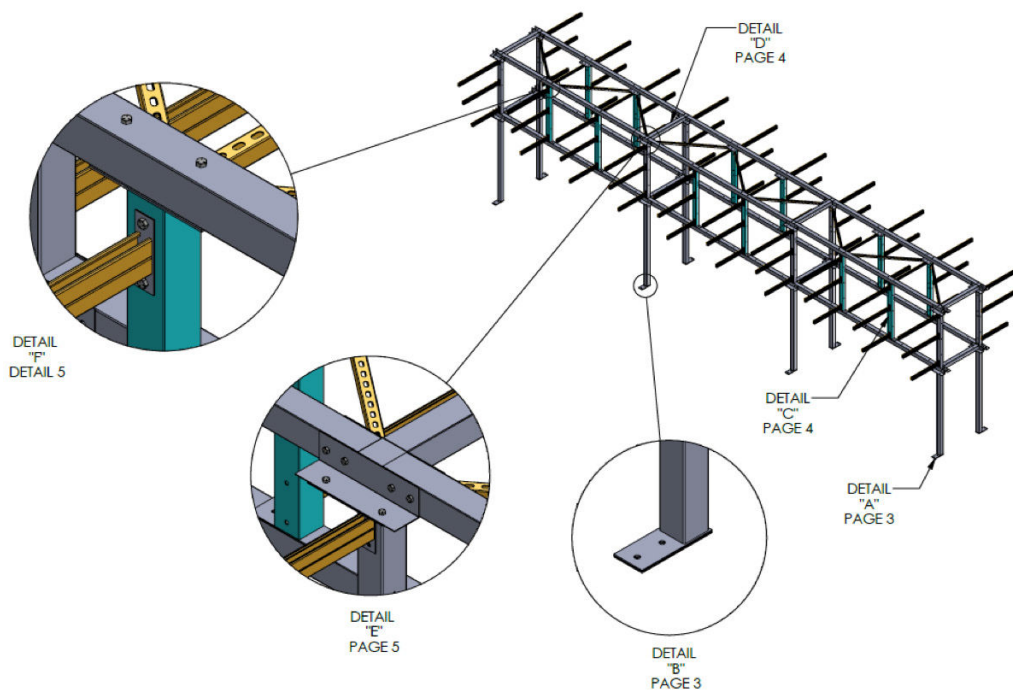

With SWDP's modular approach, we factory pre-fabricate the entire structure, containment and pathways to assemble on-site. This modular approach allows for a tremendous labor cost savings over the traditional methods.

We can custom design solutions to fit any site situation and of course, not only do you get the best possible solution, you get it fast and without the "premium" costs.

Features

- Integrated Hot or Cold Aisle Containment systems
- Self-supporting structures tie only into the floor with no roof load
- Typical 75% cost savings over traditional systems
- Typical ROI of 12 months or less vs. traditional methods
- Completely scalable and changeable in-center to meet any expansion or demand
- Replicable designs can be implemented across multiple facilities
- Accommodates "Rack & Roll" cabinet implementation process
- Hot aisle to plenum lightweight cabinet supported vertical panels speed installation
- Rapid manufacturing times insure availability that fits your needs

ADVANCED AISLE™ Pathway Support Structures

POD Structures

ADVANCED AISLE™ Pathway Support Structures

POD Structures

ADVANCED AISLE™ Pathway Support Structures

Fan Wall Return Plenums

ADVANCED AISLE™ Pathway Support Structures