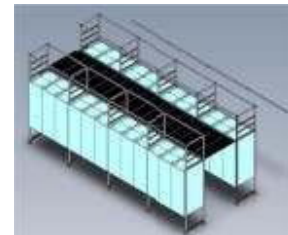

ADVANCED AISLE™ Pathway Support Structures

Agile and Scalable Data Center Structures

ADVANCED AISLE™ Pathway Support Structures

The demand for rapidly scalable Data Center infrastructures has now been addressed using SWDP's scalable, rapid deployable, budget friendly Support Structure System.

SWDP's ADVANCE AISLE™ Support Structure System provides the most cost effective, easy to implement and site friendly total approach to the traditional "cabinet-containment-pathway" step-by-step implementation by using a modular, expandable, self-supporting support structure system.

With SWDP's modular approach, we factory pre-fabricate the entire structure, containment and pathways to assemble on-site. This modular approach allows for a tremendous labor cost savings over the traditional methods.

We can custom design solutions to fit any site situation and of course, not only do you get the best possible solution, you get it fast and without the "premium" costs.

Features

- Integrated Hot or Cold Aisle Containment systems
- Self-supporting structures tie only into the floor with no roof load
- Typical 75% cost savings over traditional systems
- Typical ROI of 12 months or less vs. traditional methods
- Completely scalable and changeable in-center to meet any expansion or demand
- Replicable designs can be implemented across multiple facilities
- Accommodates "Rack & Roll" cabinet implementation process
- Hot aisle to plenum lightweight cabinet supported vertical panels speed installation
- Rapid manufacturing times insure availability that fits your needs