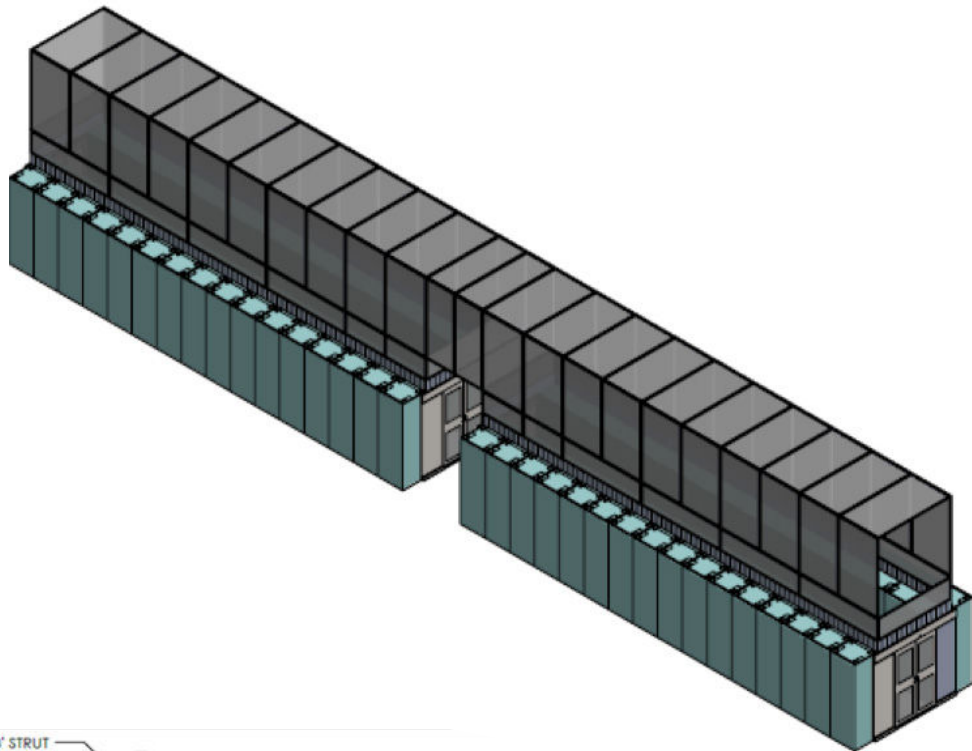

SWDP's ADVANCE AISLE™ Support Structure System provides the most cost effective, easy to implement and site friendly total approach to the traditional "cabinet-containment-pathway" step-by-step implementation by using a modular, expandable, self-supporting support structure system.

With SWDP's modular approach, we factory pre-fabricate the entire structure, containment and pathways to assemble on-site. This modular approach allows for a tremendous labor cost savings over the traditional methods.

ADVANCED AISLE™ Pathway Support Structures

POD Structures

ADVANCED AISLE™ Pathway Support Structures

POD Structures

ADVANCED AISLE™ Pathway Support Structures

Fan Wall Return Plenums

ADVANCED AISLE™ Pathway Support Structures

Fan Wall Return Plenums

ADVANCED AISLE™ Pathway Support Structures

Fan Wall Return Plenums

ADVANCED AISLE™ Pathway Support Structures

Installed Pathway Support Structures

ADVANCED AISLE™ Pathway Support Structures